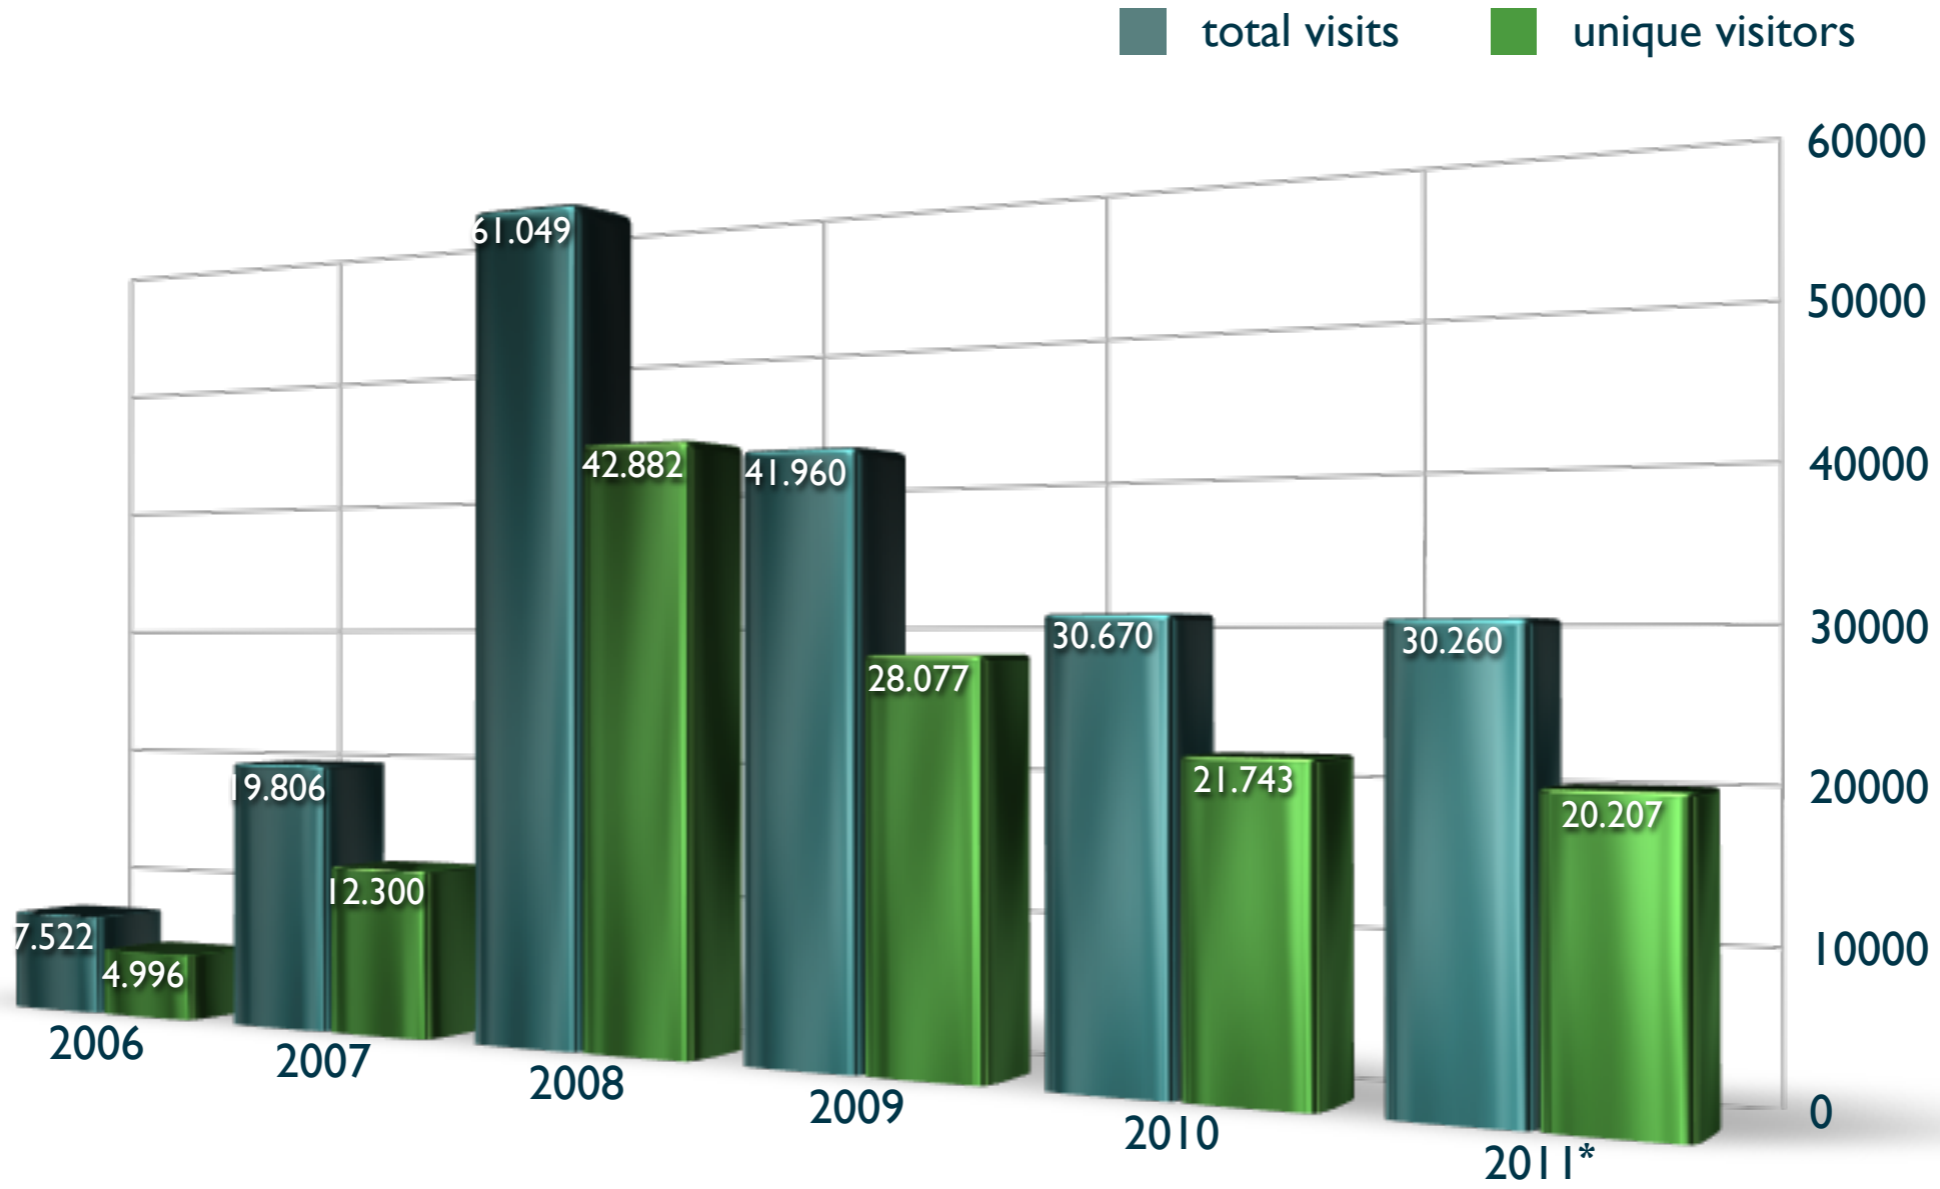

E|N|E|T|O|S|H

European Network Education and Training
in Occupational Safety and Health

Ευρωπαϊκό Δίκτυο Εκπαίδευσης και Κατάρτισης
στην Ασφάλεια και Υγεία στην Εργασία

Logfile statistics September 2011

These statistics give information about the usage of the platform - the number of visits, of users, the countries and the websites the visitors came from. The data are generated by the webstatistics tool of the web portal CMS.

Visitors 2006 - 2011*

*the clicks for 2011 were extrapolated for the whole year based on the period January 1st to August 31st

Unique visitors:

Monthly average

*extrapolated for the whole year 2011 based on the period January to August

Daily average

*extrapolated for the whole year 2011 based on the period January to August

2011 (01.01. - 31.08.)

pages visited

clicks

2010

Domains/Länder der Besucher				
Domains/Länder		Seiten	Zugriffe	
Network	net	10468	25057	2
Unbekannt	ip	3342	23383	4
Commercial	com	1675	4357	1
Germany	de	623	2741	1
Turkey	tr	430	6660	
Russian Federation	ru	364	429	
Italy	it	205	1886	
Japan	jp	149	431	
Spain	es	131	732	
Poland	pl	127	346	
Belgium	be	98	977	
Sweden	se	83	615	
Austria	at	52	218	
Netherlands	nl	52	435	
Finland	fi	47	460	
France	fr	46	423	
Lithuania	lt	40	519	
Denmark	dk	37	588	
Hungary	hu	34	363	
Greece	gr	33	341	
Ireland	ie	27	388	
Gambia	gm	26	110	
Brazil	br	25	182	
United Kingdom	uk	25	201	
Romania	ro	20	66	
Info domains	info	20	77	
Australia	au	19	208	
Switzerland	ch	17	51	
Portugal	pt	16	173	
India	in	16	235	
Indonesia	id	15	15	
Canada	ca	14	135	
Mexico	mx	13	13	6
Luxembourg	lu	13	13	7
Czech Republic	cz	13	87	
United Arab Emirates	ae	13	80	
Non-Profit Organizations	org	12	197	
Norway	no	11	11	5
Argentina	ar	10	107	
Slovak Republic	sk	9	89	7
Ukraine	ua	8	8	6
Saudi Arabia	sa	8	66	9
Estonia	ee	8	124	

direct access/
bookmarks

2010: 35,7%
2009: 45,4%

search engine

2010: 5,6%
2009: 9,2%

link from
external site

2010: 58,4%
2009: 45,1%