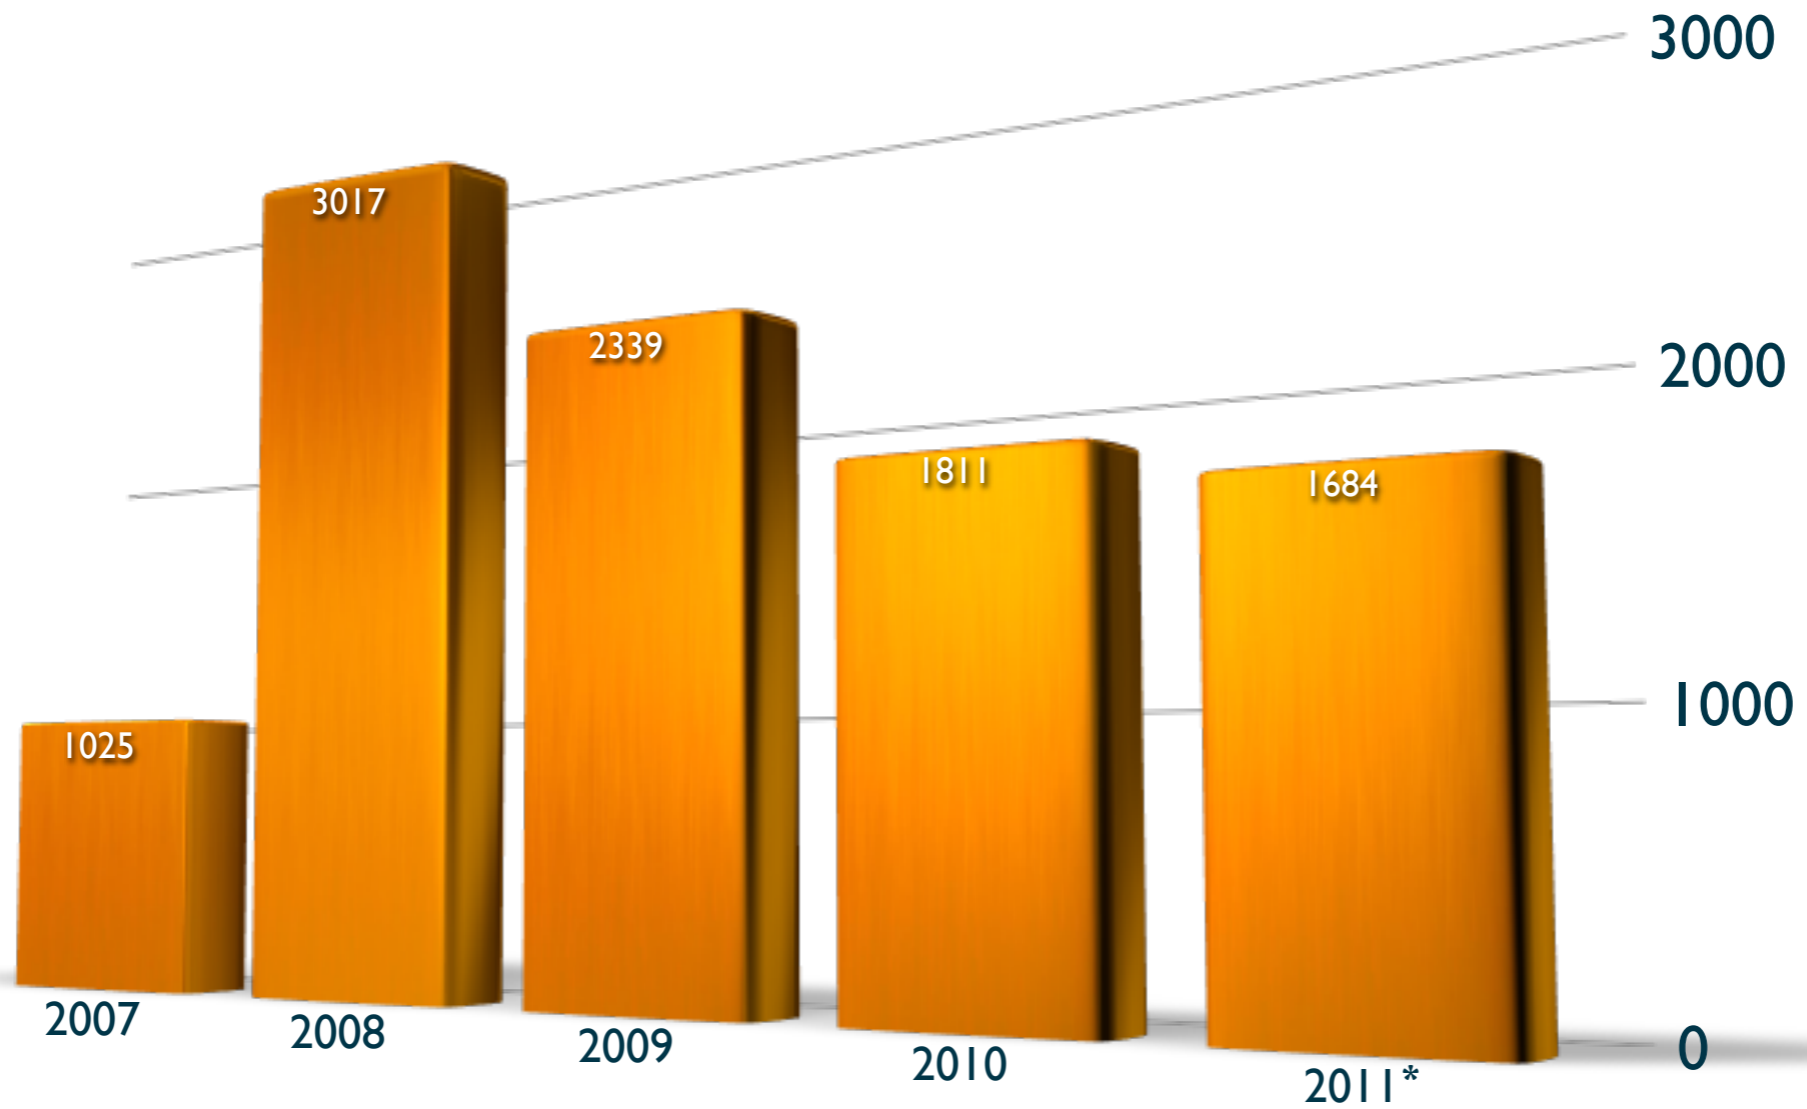

E|N|E|T|O|S|H

European Network Education and Training
in Occupational Safety and Health

Ευρωπαϊκό Δίκτυο Εκπαίδευσης και Κατάρτισης
στην Ασφάλεια και Υγεία στην Εργασία

Logfile statistics September 2011

These statistics give information about the usage of the platform - the number of visits, of users, the countries and the websites the visitors came from. The data are generated by the webstatistics tool of the web portal CMS.

Visitors 2006 - 2011*

*the clicks for 2011 were extrapolated for the whole year based on the period January 1st to August 31st

Unique visitors:

Monthly average

*extrapolated for the whole year 2011 based on the period January to August

Daily average

*extrapolated for the whole year 2011 based on the period January to August

2011 (01.01. - 31.08.)

pages visited

clicks

2010

Domains/Länder der Besucher				
Domains/Länder		Seiten	Zugriffe	
Network	net	10468	25057	2
Unbekannt	ip	3342	23383	4
Commercial	com	1675	4357	1
Germany	de	623	2741	1
Turkey	tr	430	6660	
Russian Federation	ru	364	429	
Italy	it	205	1886	
Japan	jp	149	431	
Spain	es	131	732	
Poland	pl	127	346	
Belgium	be	98	977	
Sweden	se	83	615	
Austria	at	52	218	
Netherlands	nl	52	435	
Finland	fi	47	460	
France	fr	46	423	
Lithuania	lt	40	519	
Denmark	dk	37	588	
Hungary	hu	34	363	
Greece	gr	33	341	
Ireland	ie	27	388	
Gambia	gm	26	110	
Brazil	br	25	182	
United Kingdom	uk	25	201	
Romania	ro	20	66	
Info domains	info	20	77	
Australia	au	19	208	
Switzerland	ch	17	51	
Portugal	pt	16	173	
India	in	16	235	
Indonesia	id	15	15	
Canada	ca	14	135	
Mexico	mx	13	13	6
Luxembourg	lu	13	13	7
Czech Republic	cz	13	87	
United Arab Emirates	ae	13	80	
Non-Profit Organizations	org	12	197	
Norway	no	11	11	5
Argentina	ar	10	107	
Slovak Republic	sk	9	89	7
Ukraine	ua	8	8	6
Saudi Arabia	sa	8	66	9
Estonia	ee	8	124	