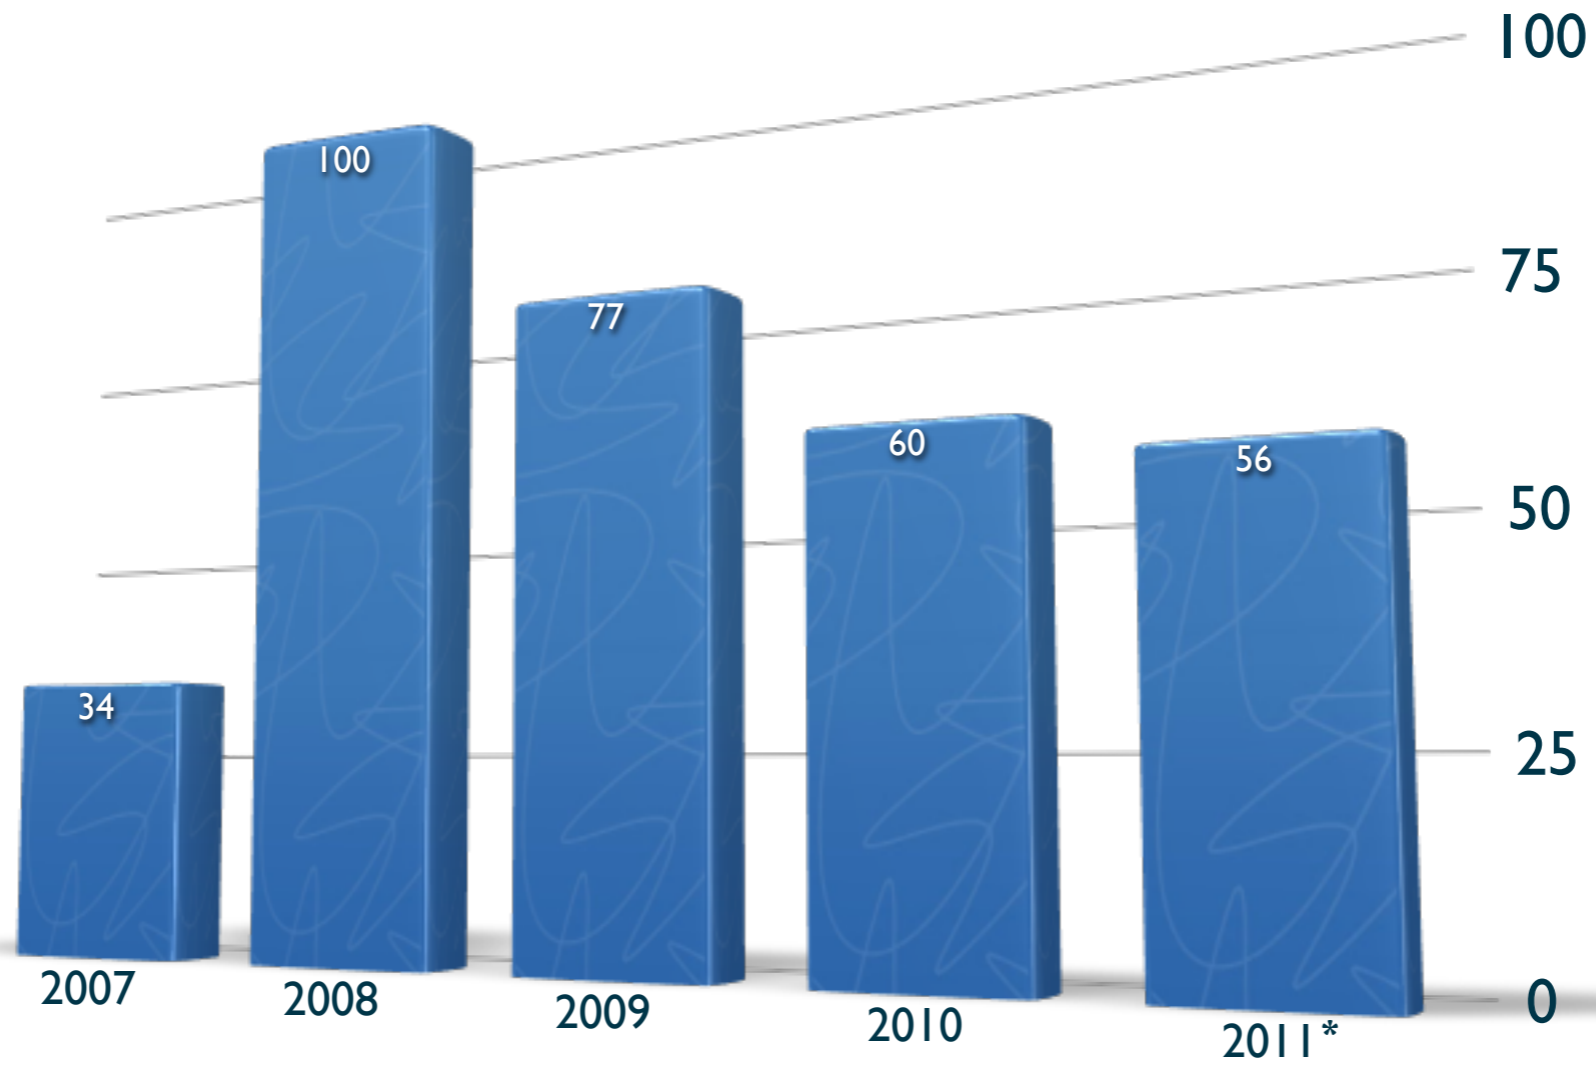

E|N|E|T|O|S|H

European Network Education and Training
in Occupational Safety and Health

Ευρωπαϊκό Δίκτυο Εκπαίδευσης και Κατάρτισης
στην Ασφάλεια και Υγεία στην Εργασία

Logfile statistics September 2011

These statistics give information about the usage of the platform - the number of visits, of users, the countries and the websites the visitors came from. The data are generated by the webstatistics tool of the web portal CMS.

Visitors 2006 - 2011*

*the clicks for 2011 were extrapolated for the whole year based on the period January 1st to August 31st

Unique visitors:

Monthly average

*extrapolated for the whole year 2011 based on the period January to August

Daily average

*extrapolated for the whole year 2011 based on the period January to August

2011 (01.01. - 31.08.)

pages visited

clicks

2010

Domains/Länder der Besucher				
Domains/Länder		Seiten	Zugriffe	
Network	net	10468	25057	2
Unbekannt	ip	3342	23383	4
Commercial	com	1675	4357	1
Germany	de	623	2741	1
Turkey	tr	430	6660	
Russian Federation	ru	364	429	
Italy	it	205	1886	
Japan	jp	149	431	
Spain	es	131	732	
Poland	pl	127	346	
Belgium	be	98	977	
Sweden	se	83	615	
Austria	at	52	218	
Netherlands	nl	52	435	
Finland	fi	47	460	
France	fr	46	423	
Lithuania	lt	40	519	
Denmark	dk	37	588	
Hungary	hu	34	363	
Greece	gr	33	341	
Ireland	ie	27	388	
Gambia	gm	26	110	
Brazil	br	25	182	
United Kingdom	uk	25	201	
Romania	ro	20	66	
Info domains	info	20	77	
Australia	au	19	208	
Switzerland	ch	17	51	
Portugal	pt	16	173	
India	in	16	235	
Indonesia	id	15	15	
Canada	ca	14	135	
Mexico	mx	13	13	6
Luxembourg	lu	13	13	7
Czech Republic	cz	13	87	
United Arab Emirates	ae	13	80	
Non-Profit Organizations	org	12	197	
Norway	no	11	11	5
Argentina	ar	10	107	
Slovak Republic	sk	9	89	7
Ukraine	ua	8	8	6
Saudi Arabia	sa	8	66	9
Estonia	ee	8	124	