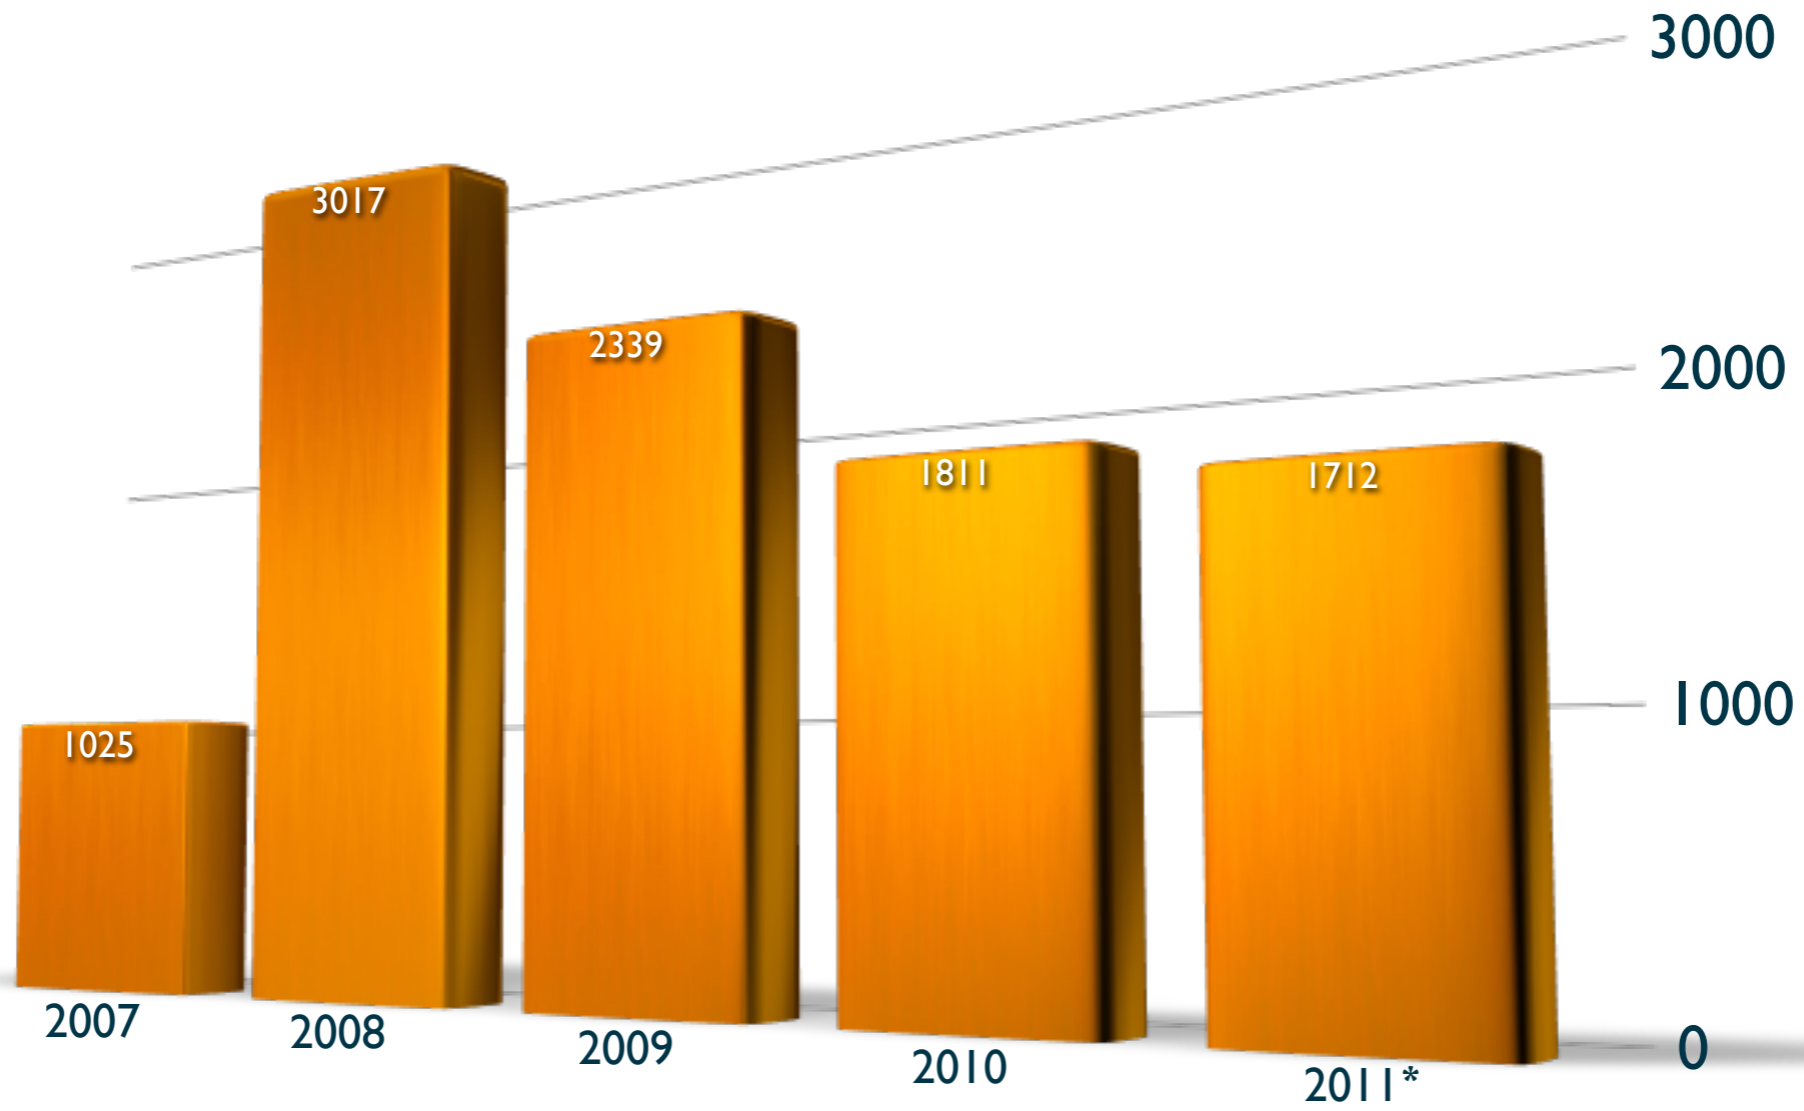

## Logfile statistics October 2011

These statistics give information about the usage of the platform: the number of visits, of users, the countries and the websites the visitors came from. The data are generated by the webstatistics tool of the web portal CMS.

# Unique visitors per month, 2010 and 2011\*

■ 2010      ■ 2011

ENETOSH Logfile statistics October 2011

# Visitors 2006 - 2011\*

\*the clicks for 2011 were extrapolated for the whole year based on the period January 1<sup>st</sup> to October 31<sup>st</sup>

## Unique visitors:

Monthly average

\*extrapolated for the whole year 2011 based on the period January to October

Daily average

\*extrapolated for the whole year 2011 based on the period January to October