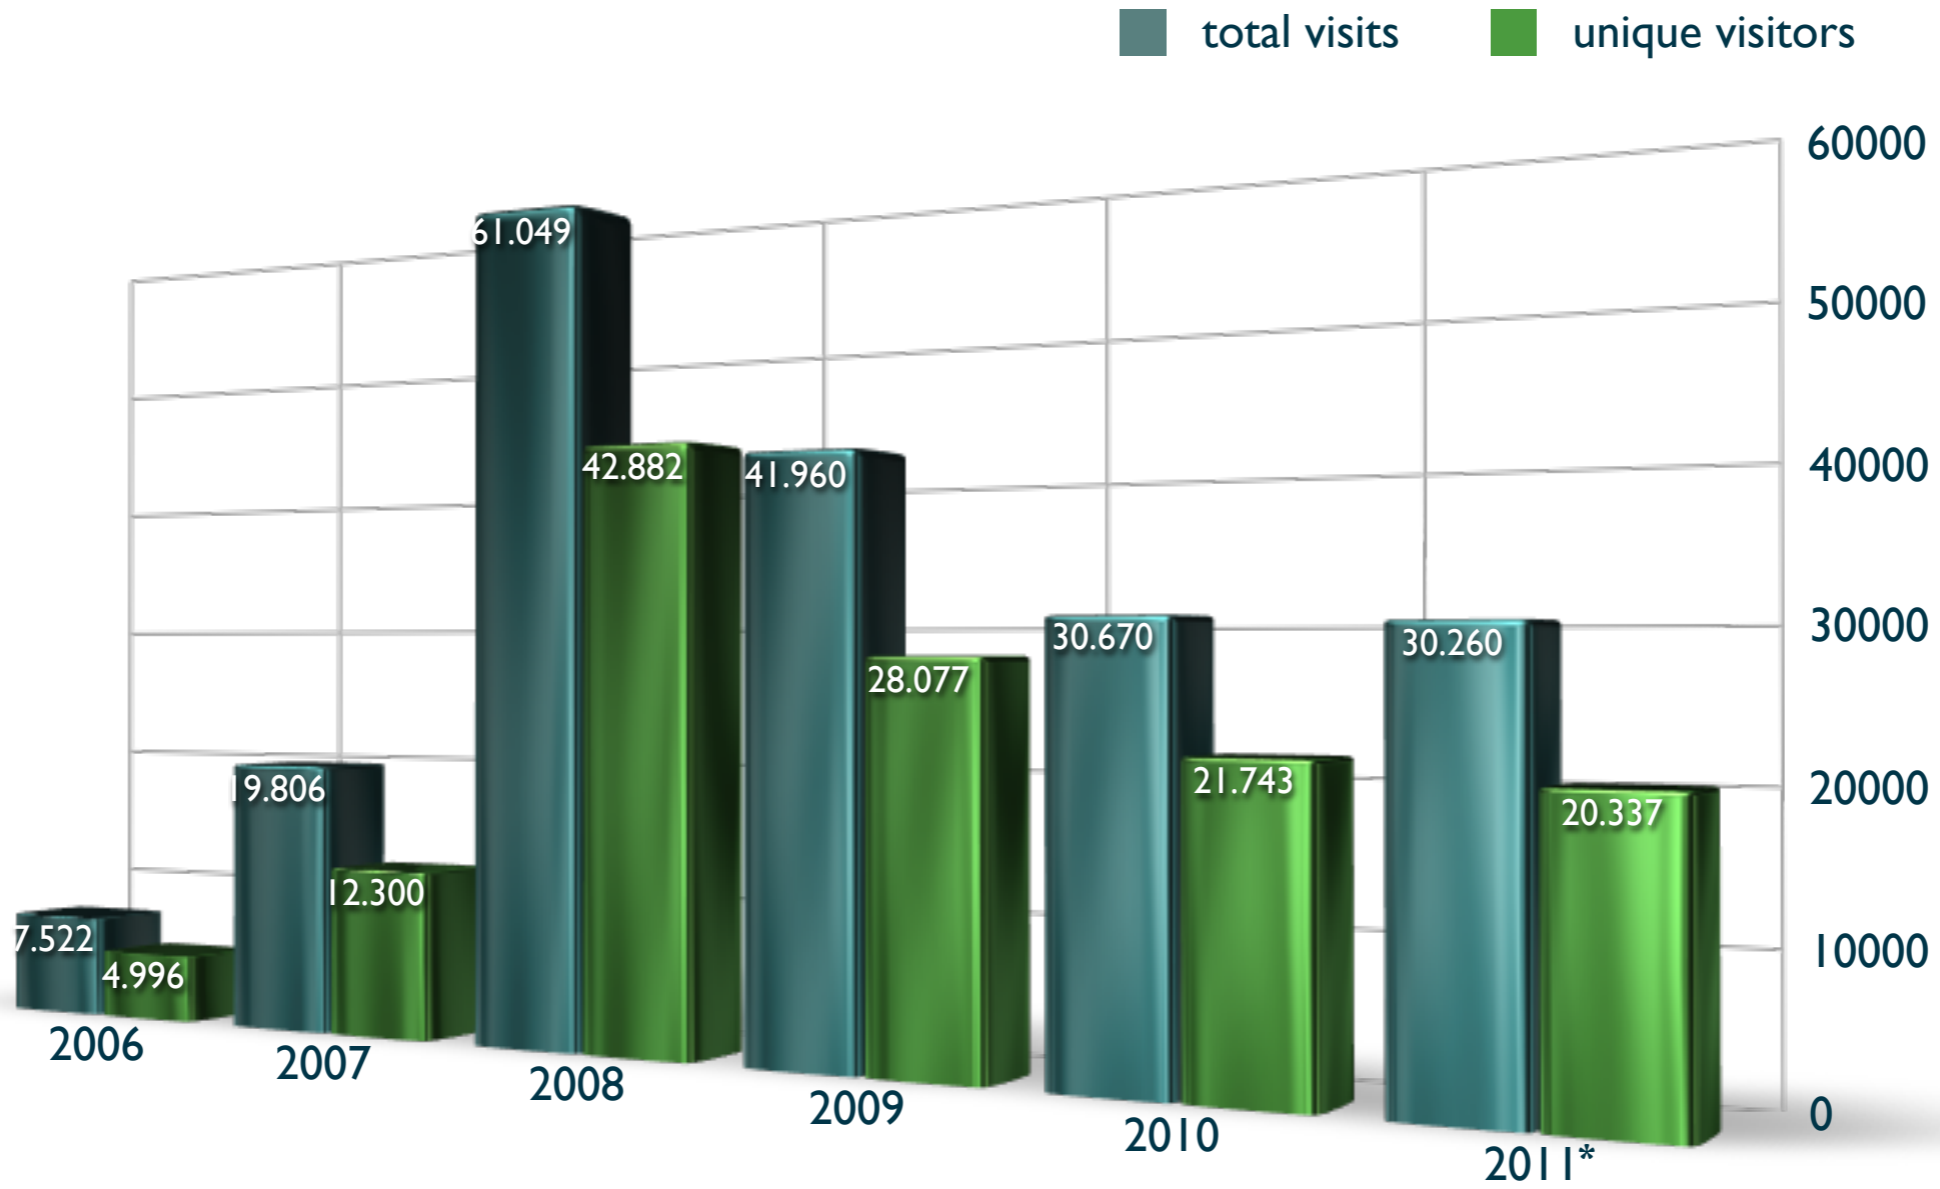

## Logfile statistics October 2011

These statistics give information about the usage of the platform: the number of visits, of users, the countries and the websites the visitors came from. The data are generated by the webstatistics tool of the web portal CMS.

# Unique visitors per month, 2010 and 2011\*

■ 2010      ■ 2011

ENETOSH Logfile statistics October 2011

# Visitors 2006 - 2011\*

\*the clicks for 2011 were extrapolated for the whole year based on the period January 1<sup>st</sup> to October 31<sup>st</sup>

## Unique visitors:

Monthly average

\*extrapolated for the whole year 2011 based on the period January to October

Daily average

\*extrapolated for the whole year 2011 based on the period January to October