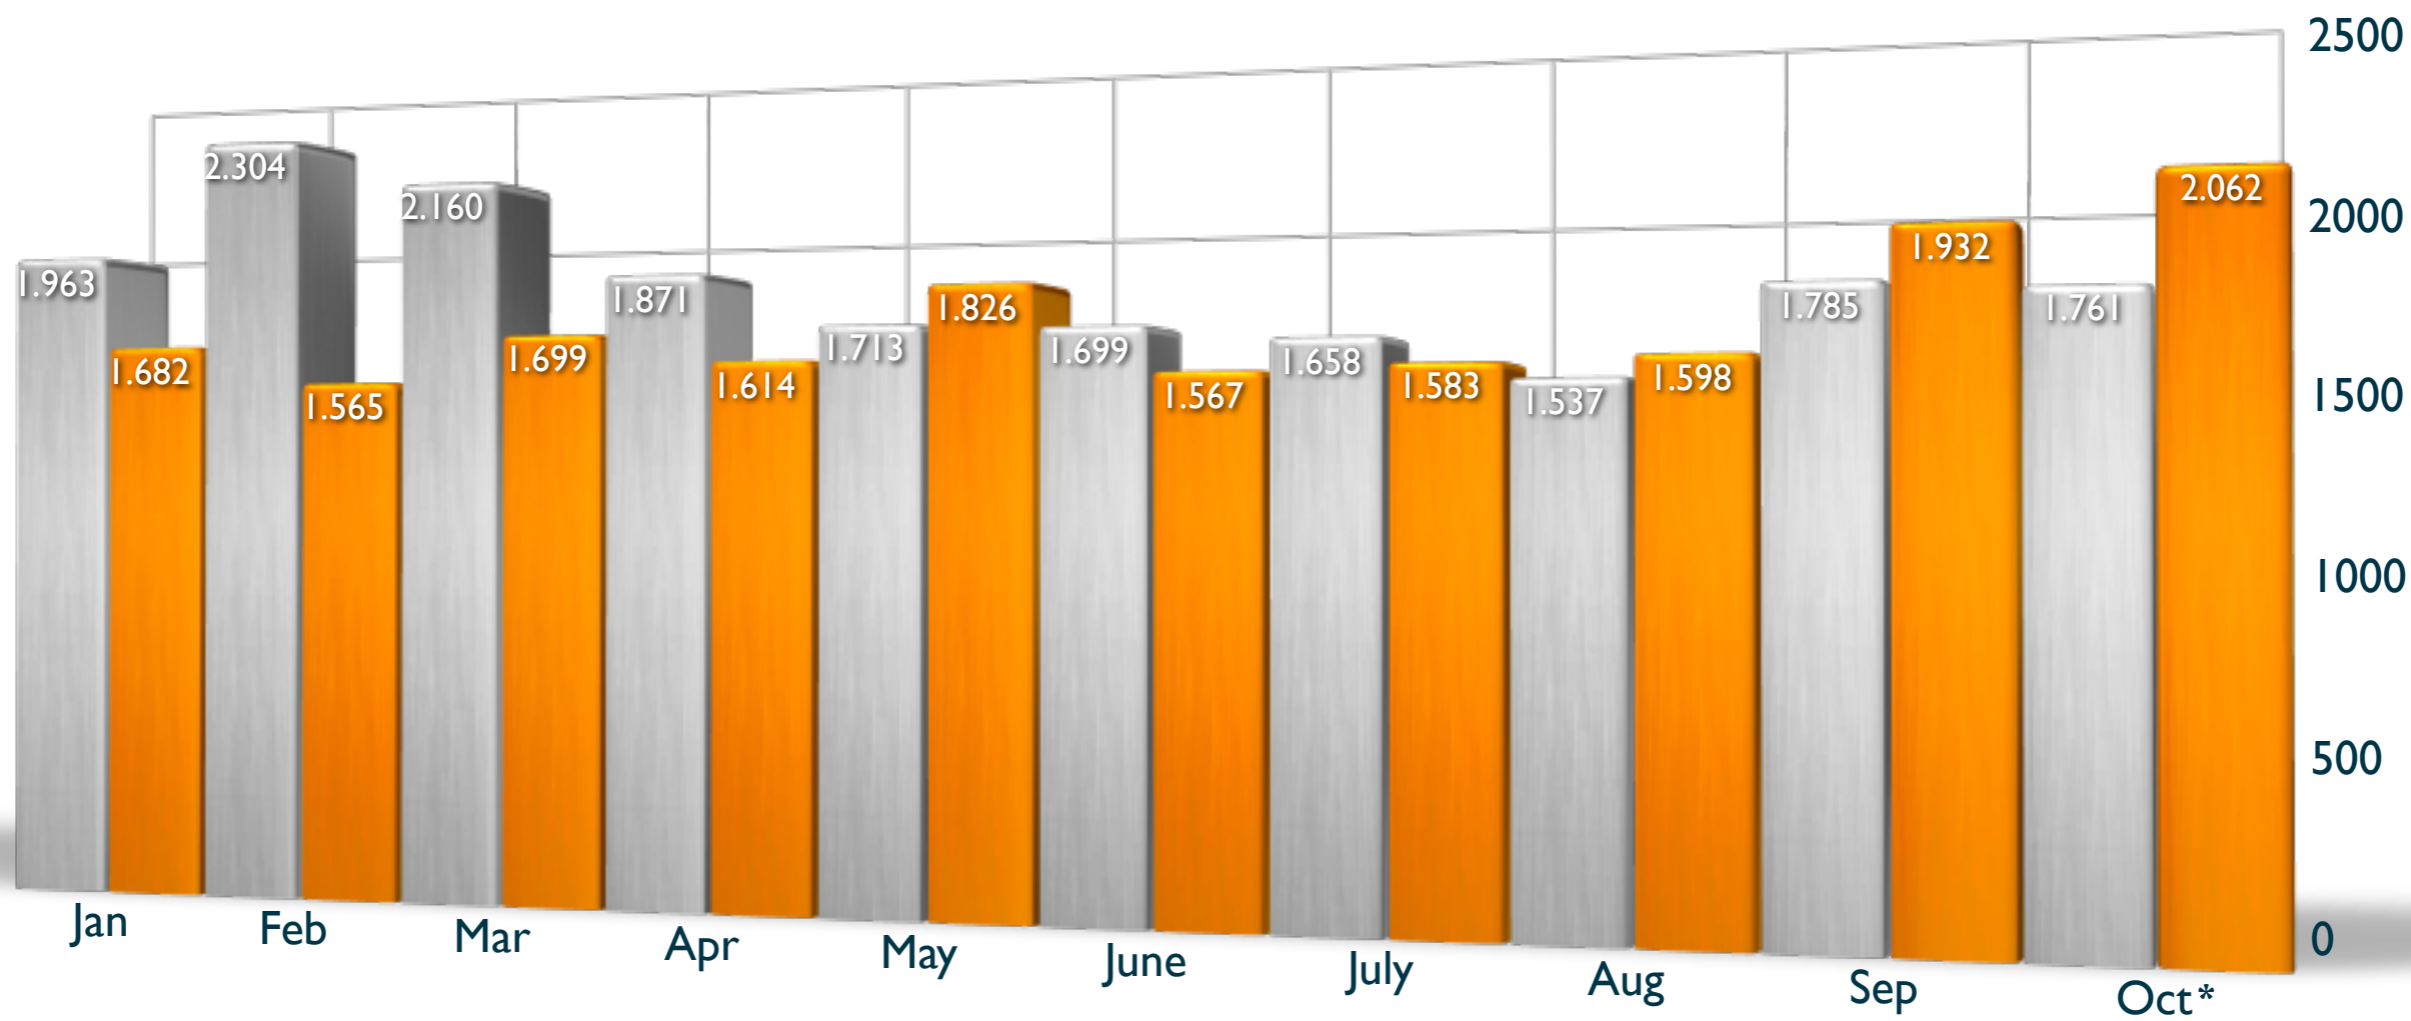

Unique visitors per month, 2010 and 2011*

■ 2010   ■ 2011

ENETOSH Logfile statistics October 2011