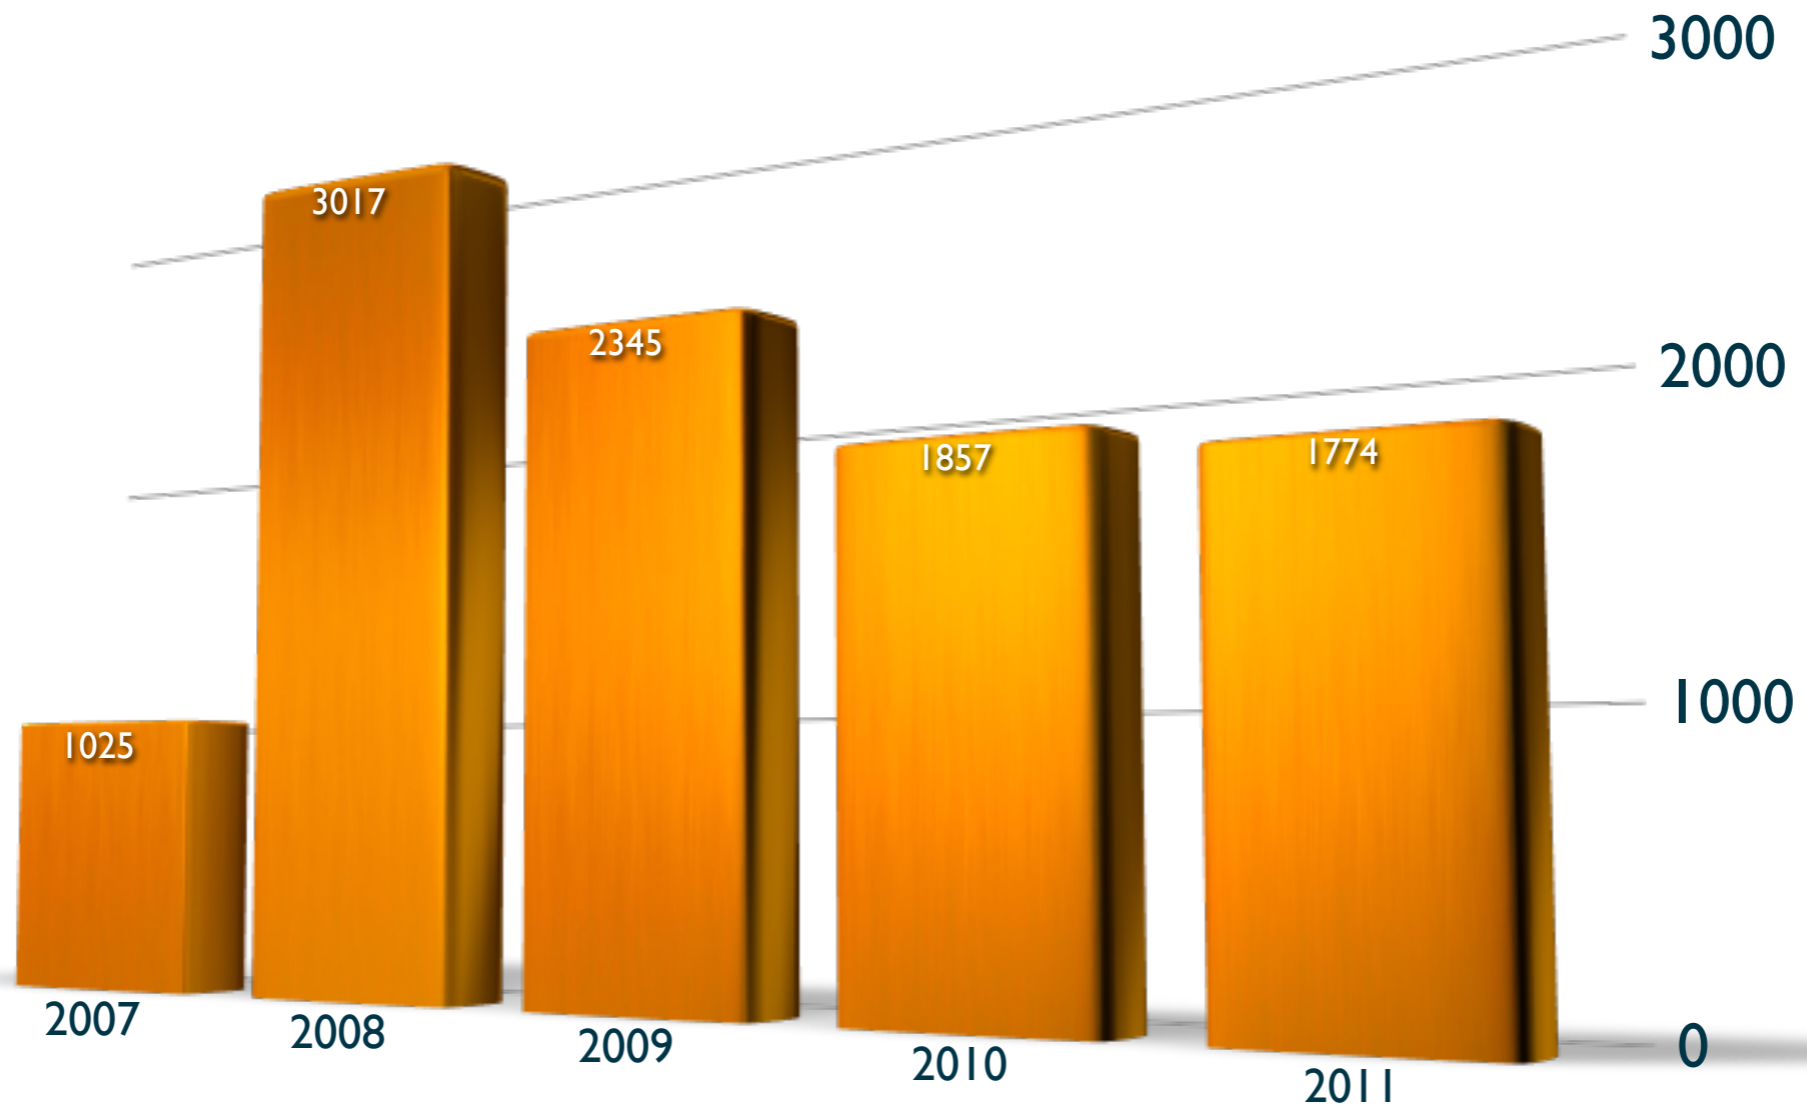

Logfile statistics May 2011

These statistics give information about the usage of the platform - the number of visits, of users, the countries and the websites the visitors came from. The data are generated by the webstatistics tool of the web portal CMS.

Visitors 2006 - 2011*

*the clicks for 2011 were extrapolated for the whole year based on the period January 1st to May 12th

Unique visitors:

Monthly average

*

*extrapolated for the whole year 2011 based on the period January to May