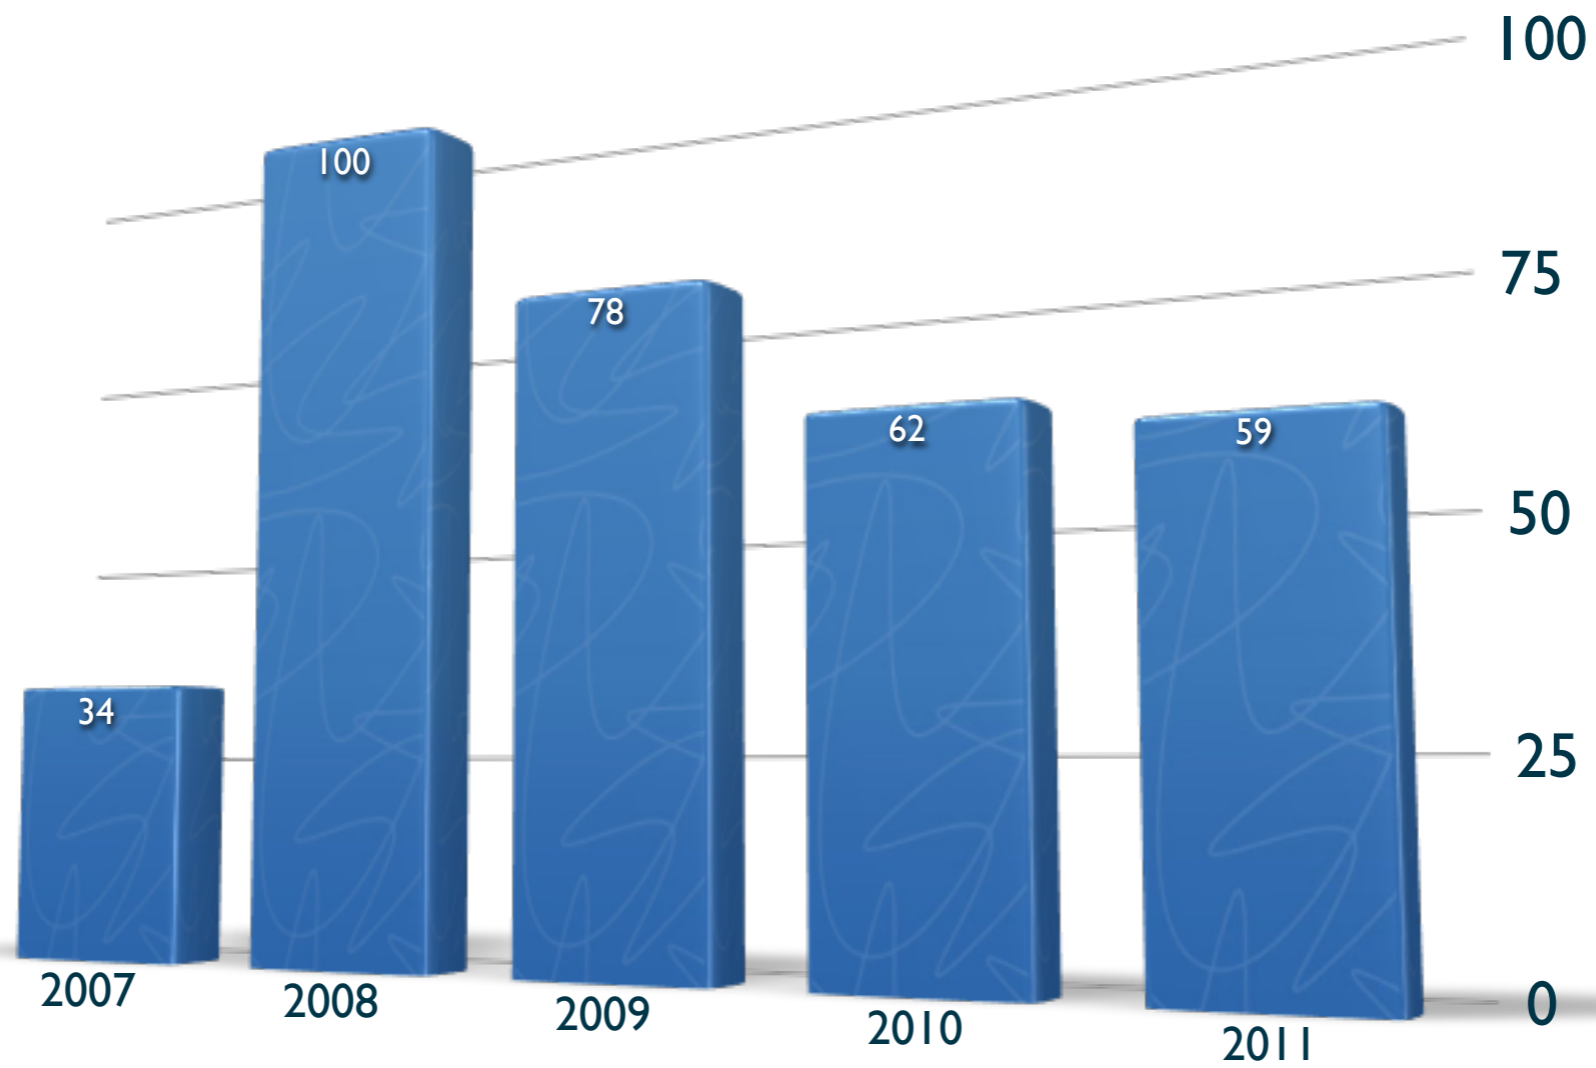

Daily average

*extrapolated for the whole year 2011 based on the period January to May