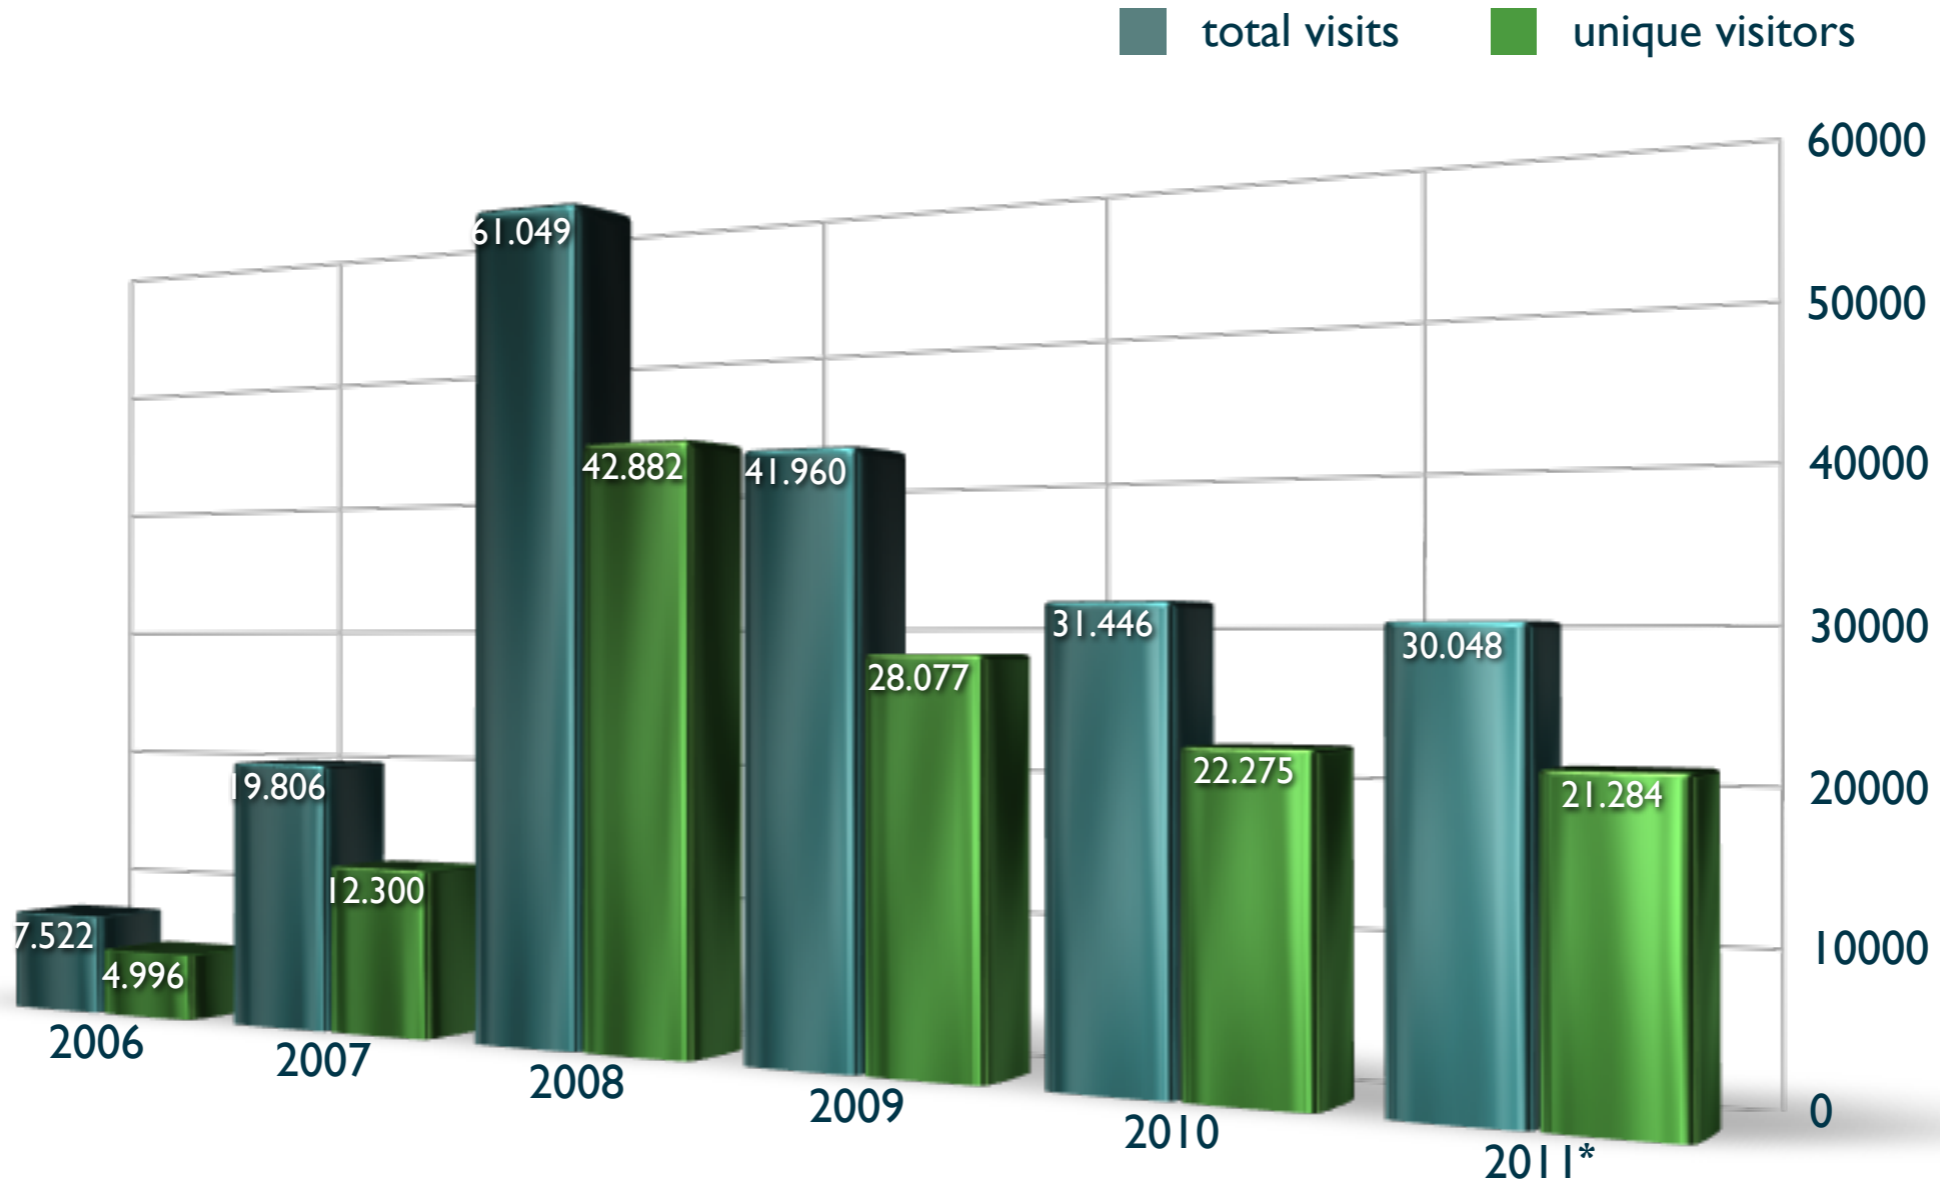

Logfile statistics May 2011

These statistics give information about the usage of the platform - the number of visits, of users, the countries and the websites the visitors came from. The data are generated by the webstatistics tool of the web portal CMS.

Visitors 2006 - 2011*

*the clicks for 2011 were extrapolated for the whole year based on the period January 1st to May 12th

Unique visitors:

Monthly average

*

*extrapolated for the whole year 2011 based on the period January to May