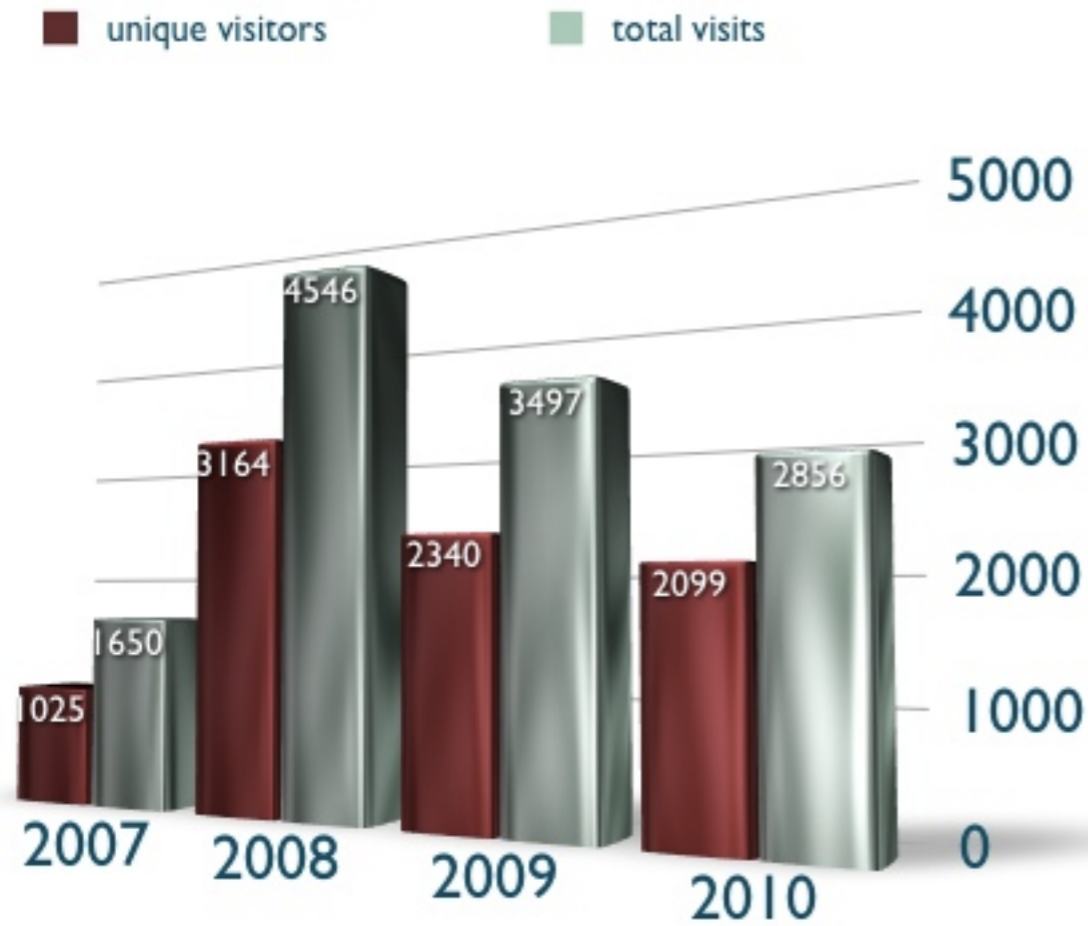

Monthly averages