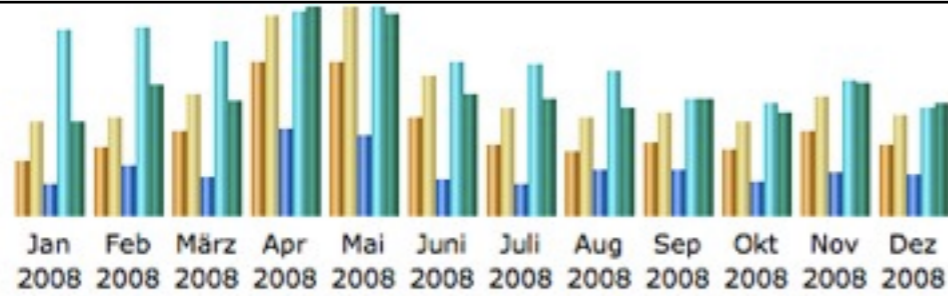

## Logfile statistics web portal January 2010

(comparing whole years 2008 and 2009)

These statistics give information about the usage of the platform - the number of visits, of users, the countries and the websites the visitors came from. The data are generated by the webstatistics tool of the web portal CMS.

## Visitors 2008

Monat	Unterschiedliche Besucher	Anzahl der Besuche	Seiten	Zugriffe	Bytes
Jan 2008	2279	3846	16808	101704	1.10 GB
Feb 2008	2813	4048	27605	103199	1.54 GB
März 2008	3474	4964	21328	95169	1.36 GB
Apr 2008	6352	8270	47145	111040	2.46 GB
Mai 2008	6357	8565	43834	113358	2.40 GB
Juni 2008	4068	5761	19239	83827	1.43 GB
Juli 2008	2909	4422	17388	82014	1.38 GB
Aug 2008	2584	4000	24810	79006	1.28 GB
Sep 2008	3003	4273	24751	63658	1.38 GB
Okt 2008	2710	3882	18595	61118	1.22 GB
Nov 2008	3429	4918	22828	73233	1.58 GB
Dez 2008	2904	4100	21571	58195	1.31 GB
<b>Total</b>	<b>42882</b>	<b>61049</b>	<b>305902</b>	<b>1025521</b>	<b>18.43 GB</b>

The most important number is the amount of unique visitors, because it ignores visitors who accessed the website several times.

 unique visitors

 total visits

 total pages