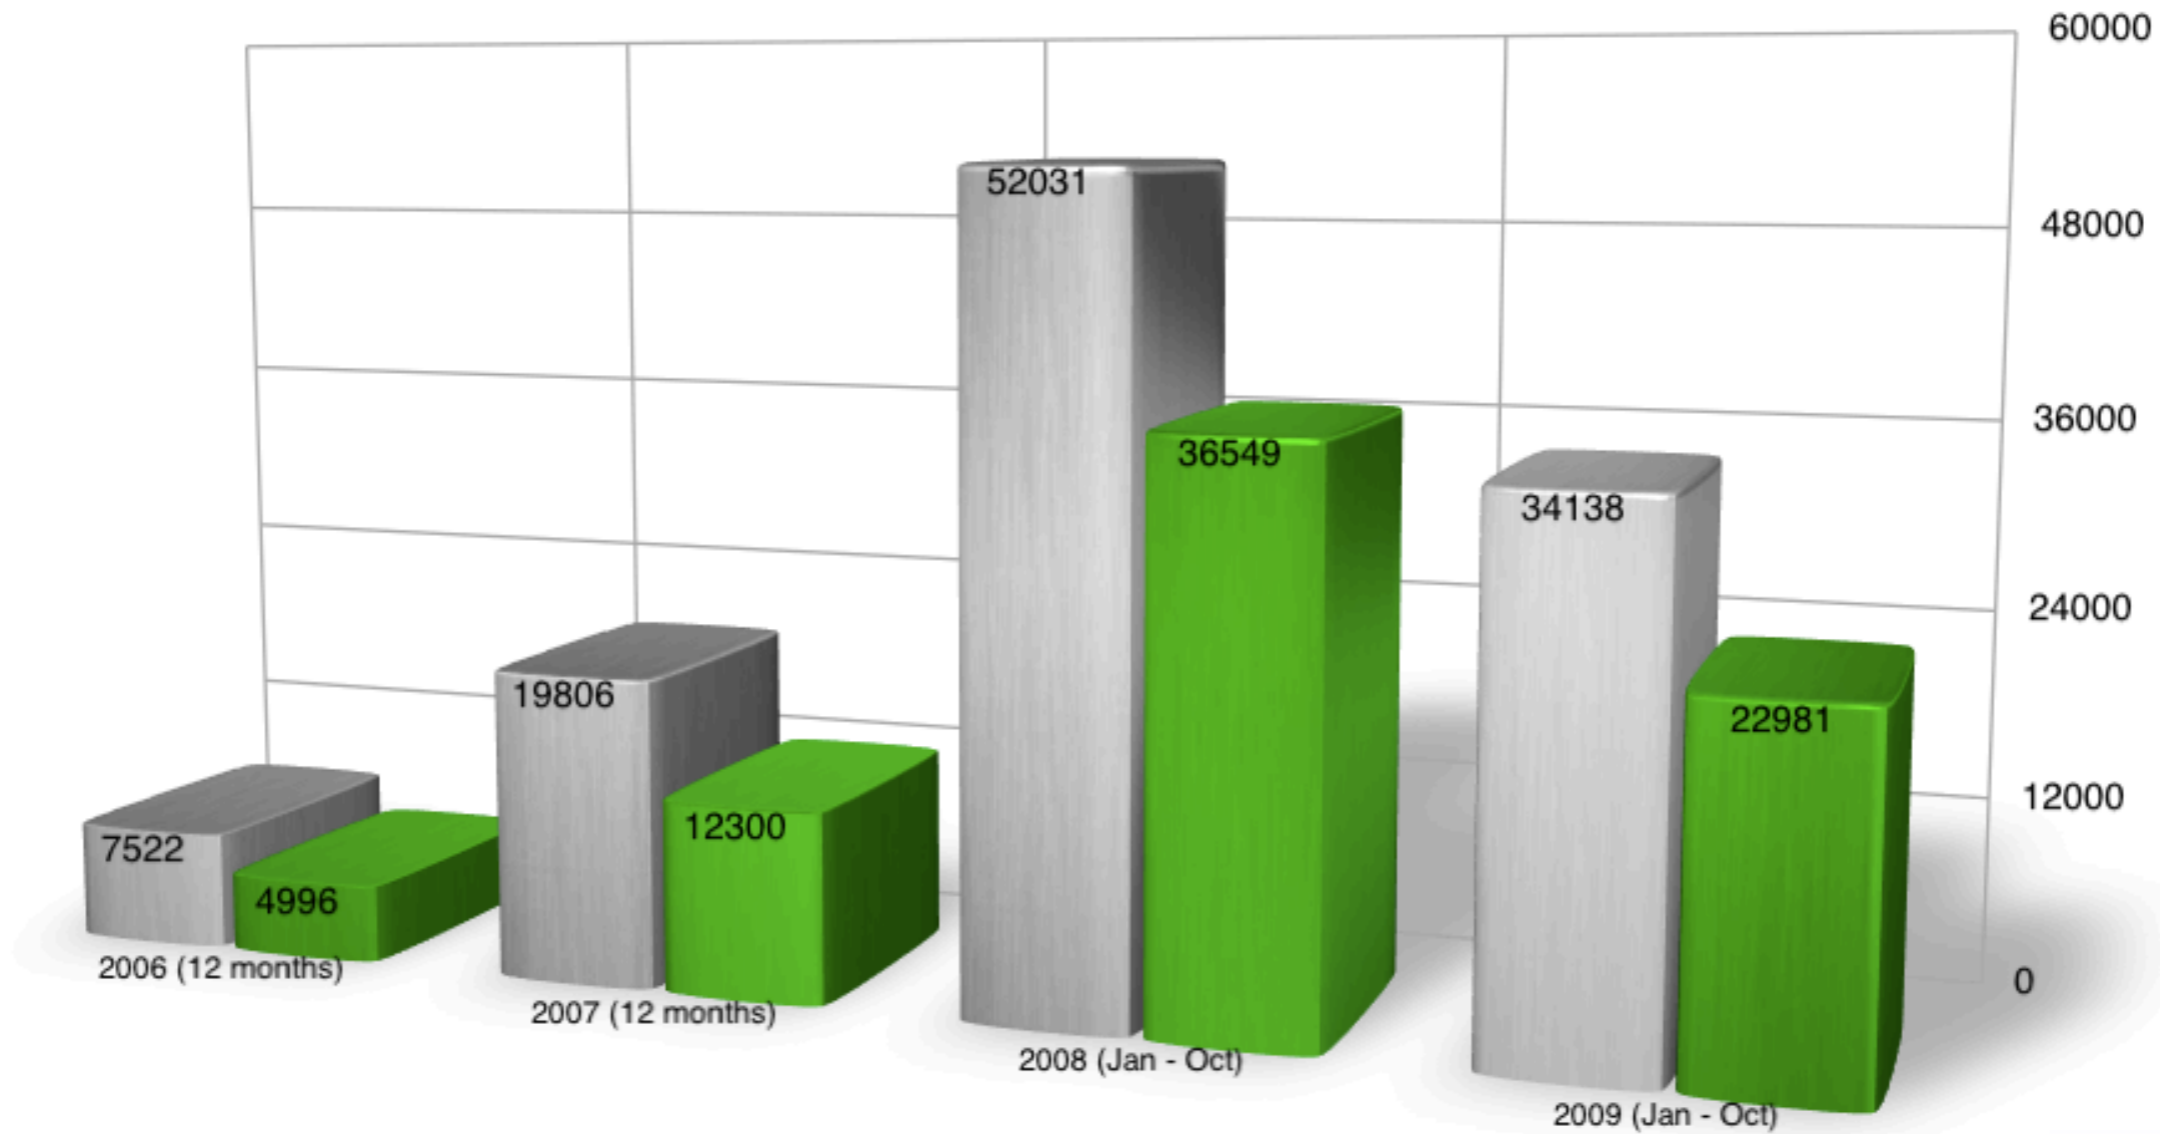

■ unique visitors - monthly average

Visitors 2006 - 2009

total visits unique visitors