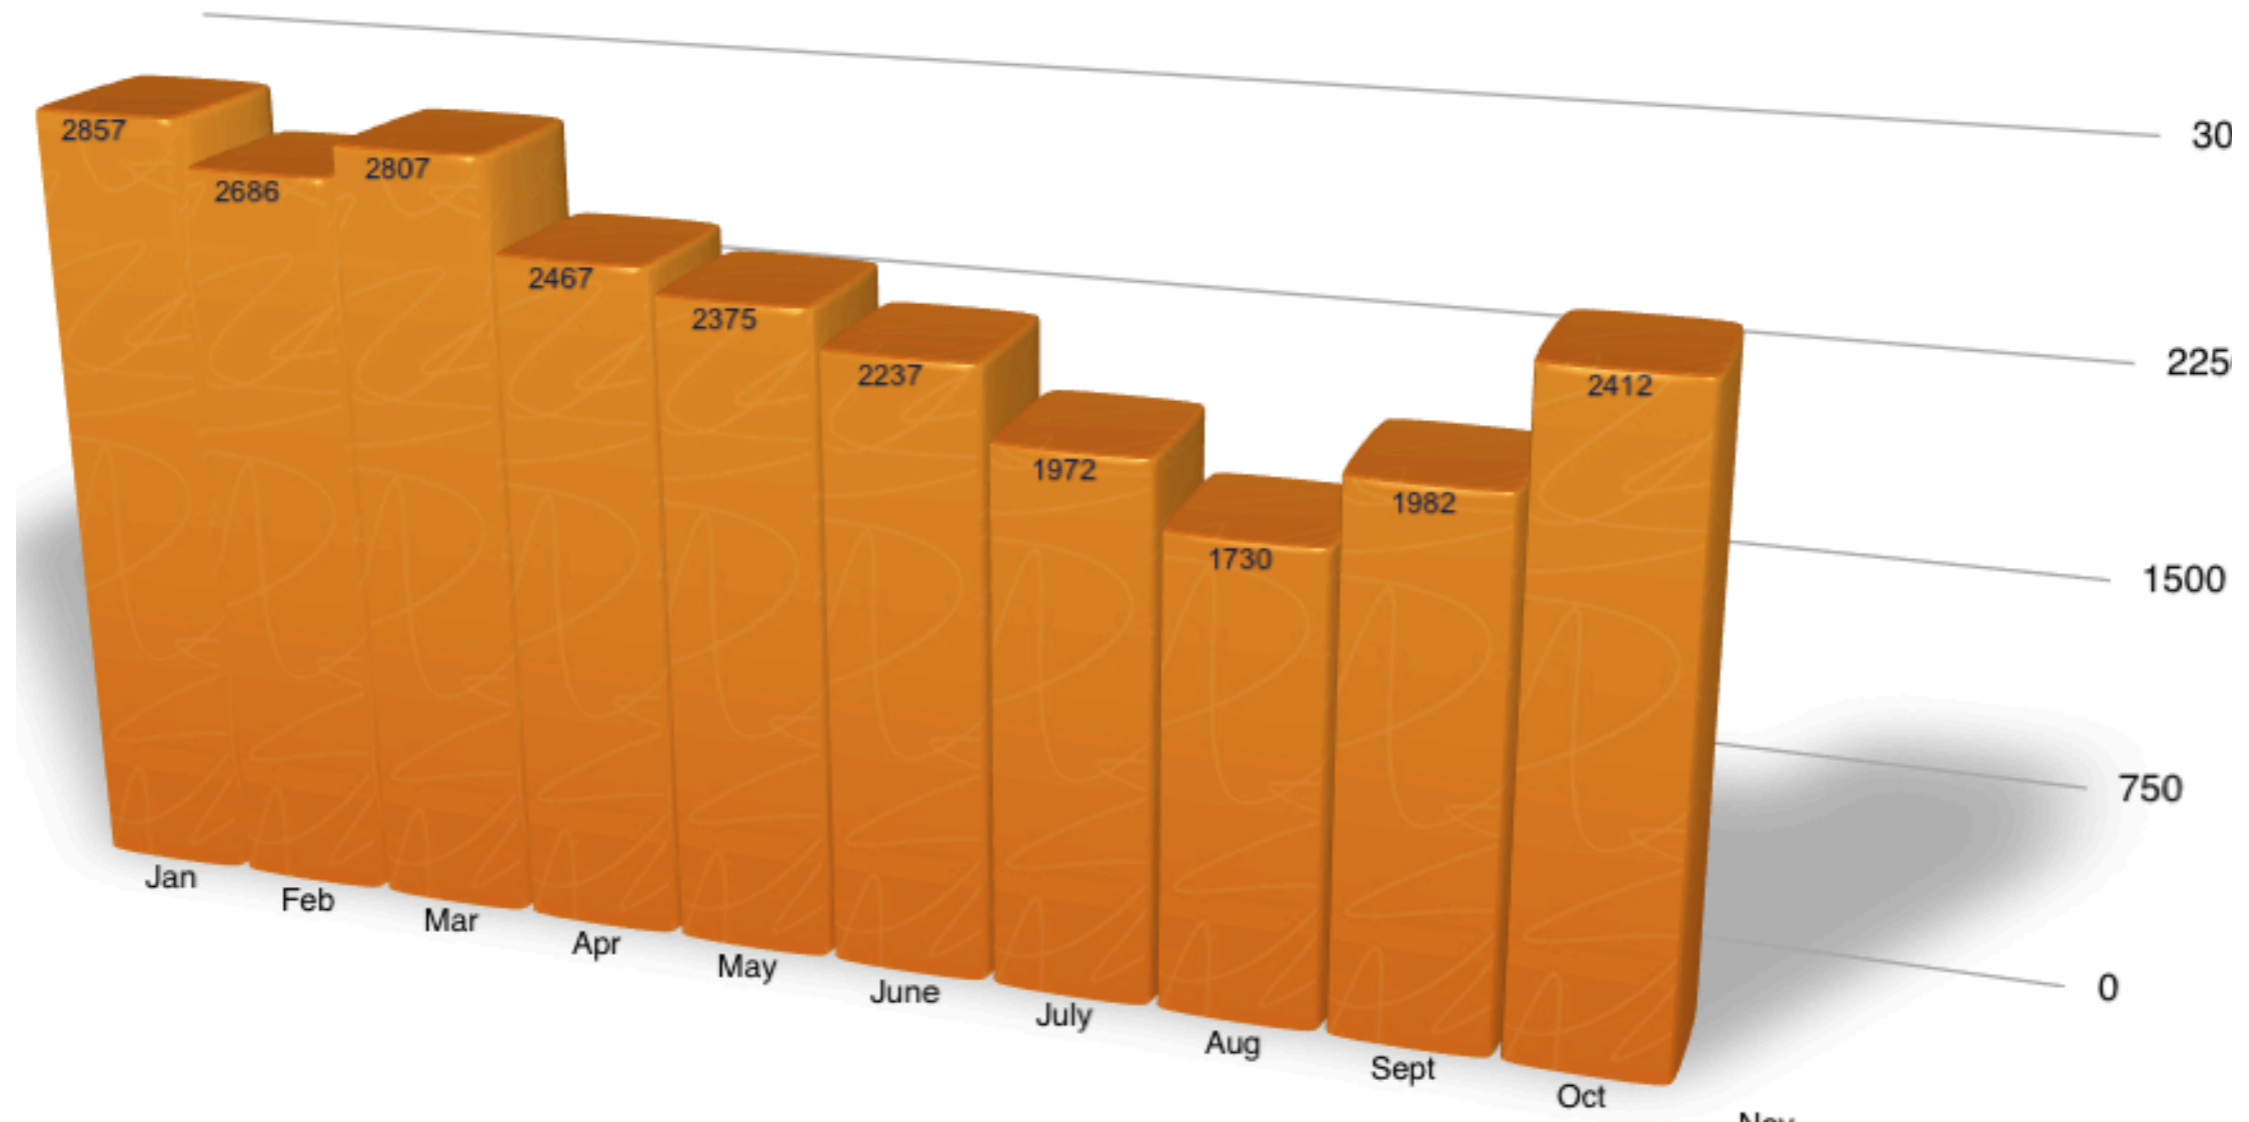

Unique visitors 2009

■ unique visitors 2009