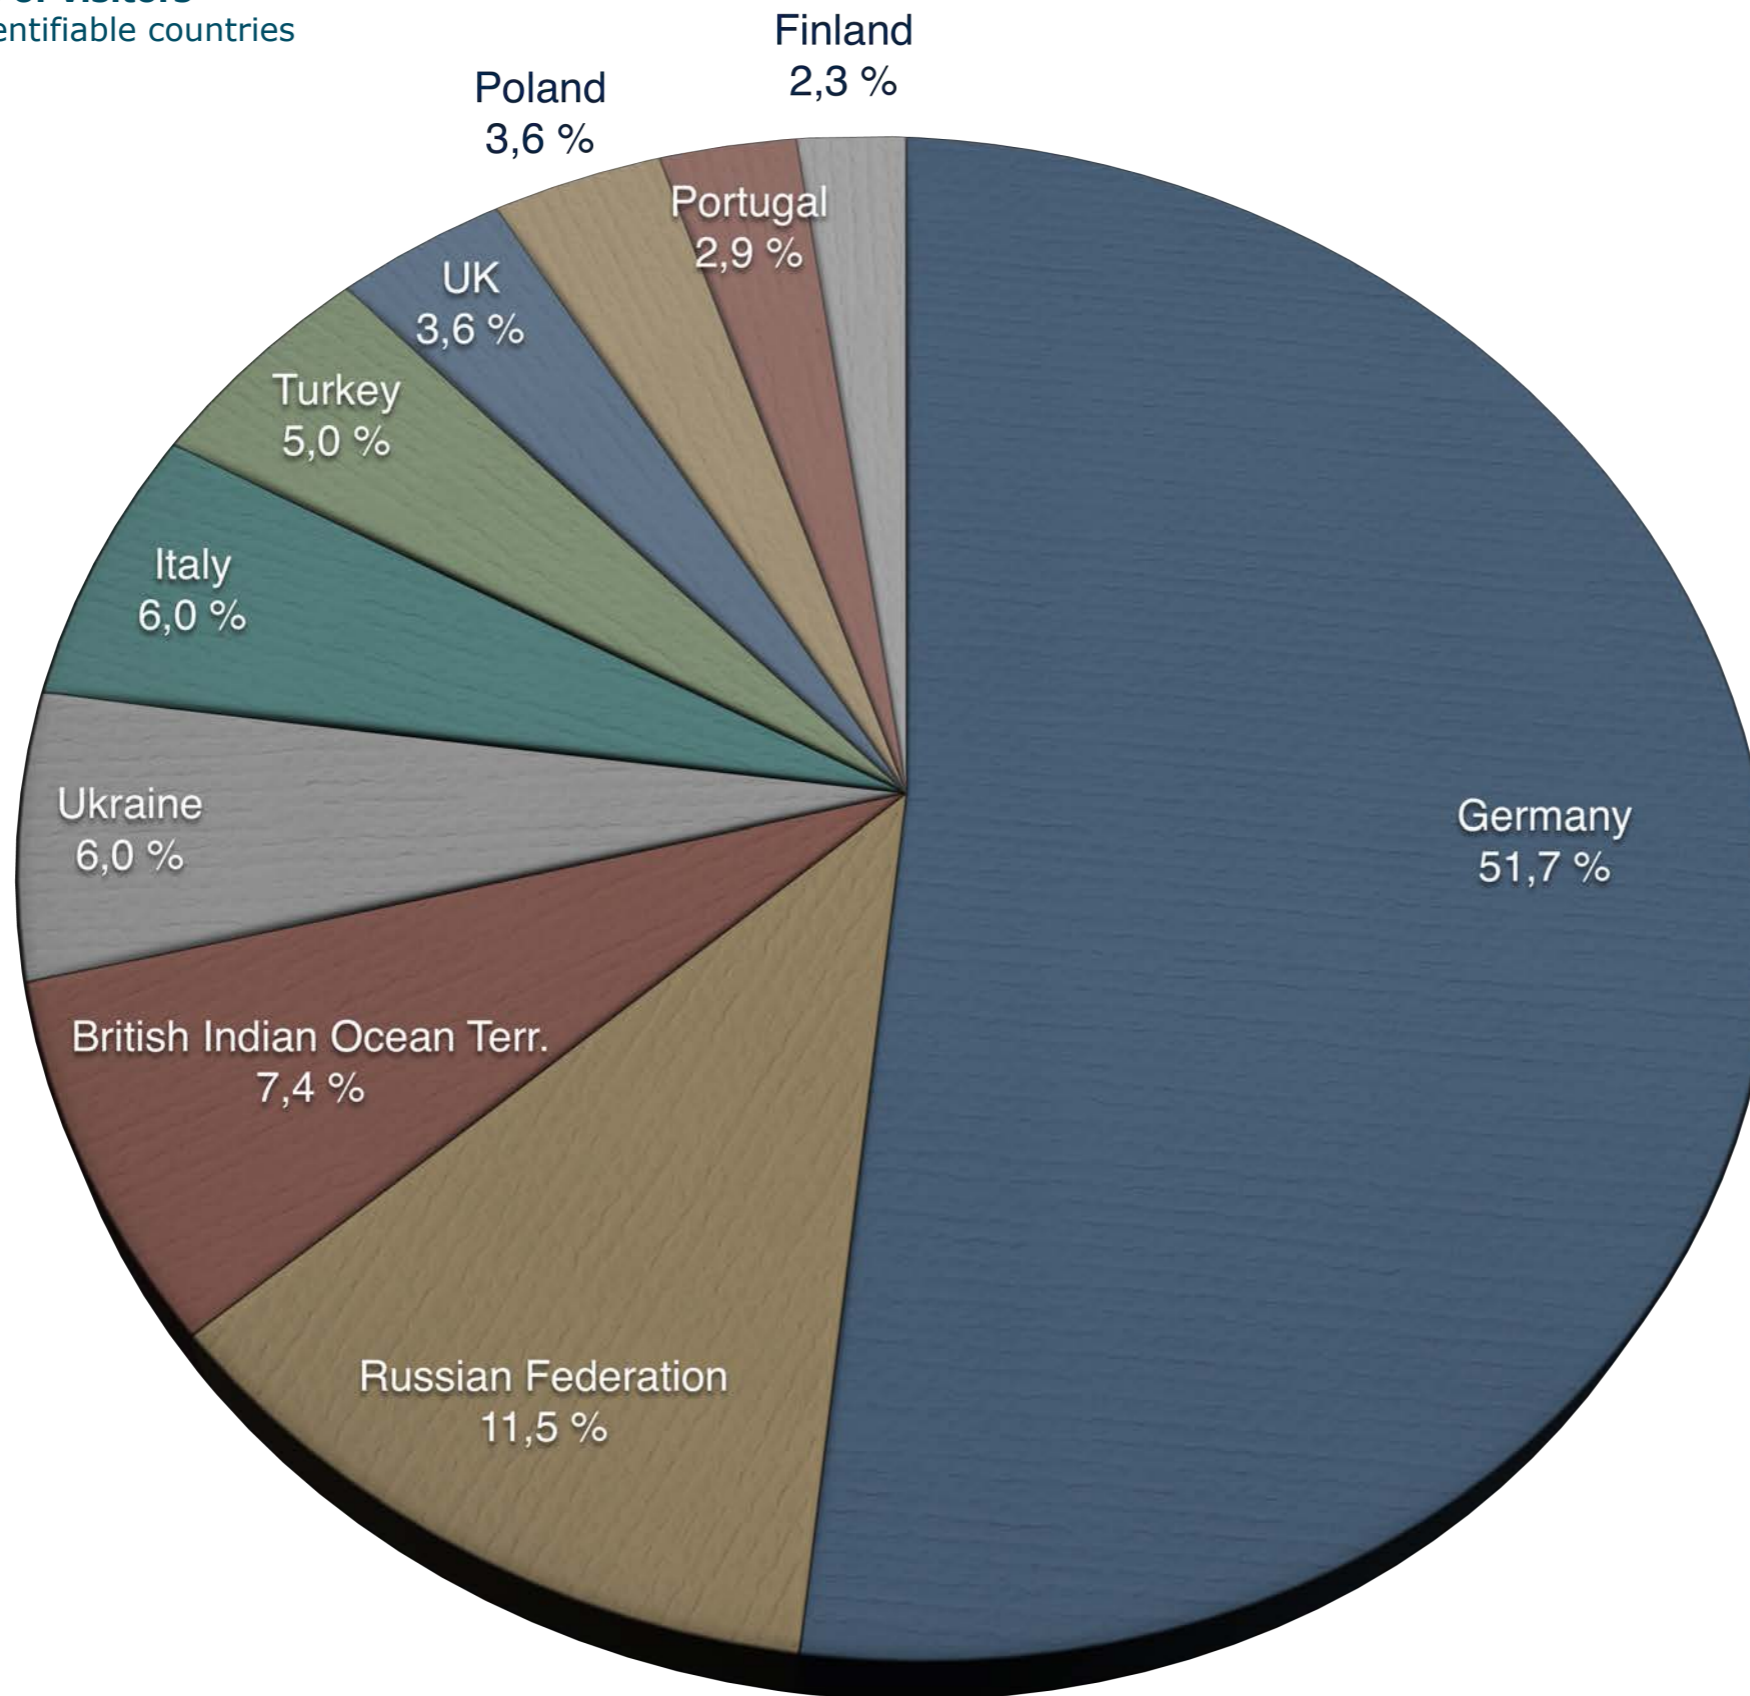

The data are generated by the webstatistics tool of the  
web portal CMS (AWStats - free real-time logfile analyzer, GNU GPL).

**Countries of visitors**  
Complete list

2016

pages visited

accesses

2015

country not identifiable, mostly U.S.

## Countries of visitors

Top ten identifiable countries